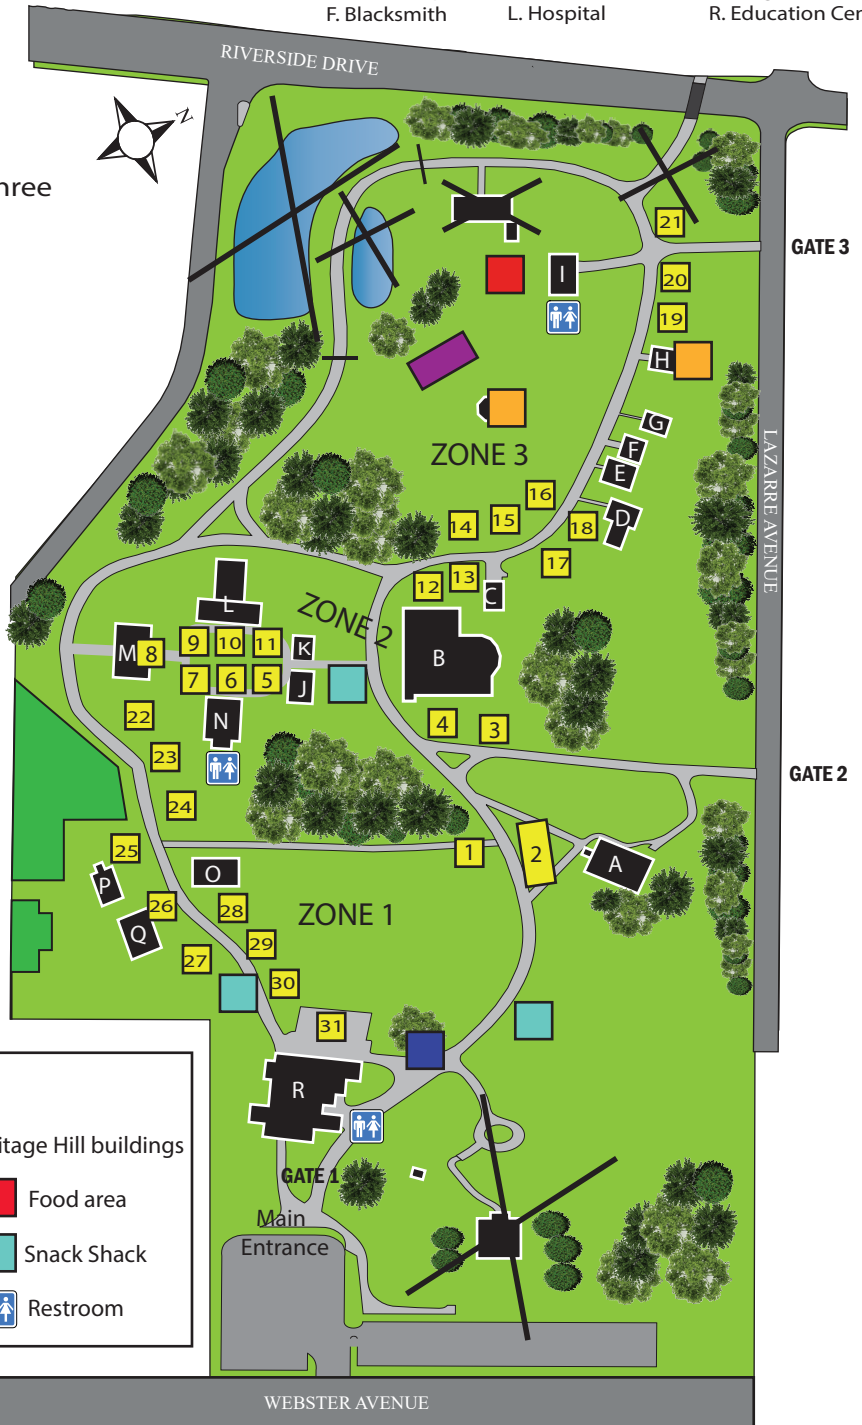

# Exhibitor listing

1. Red-D-Mix Concrete
2. Encompass
3. Lizer Landscaping
4. Schneider
5. Oral Health Partnership
6. Brown County Birth to Three
7. Foundation Chiropractic
8. Herp Club
9. Love & Light Yoga
10. Howe Resource Center
11. Bellin Health
12. Brown County Sheriff
13. Fire Truck
14. Botanical Gardens
15. Geology Club
16. Girl Scouts
17. Brown County Library
18. Service League
19. NWTC Stem Truck
20. SWAT Truck
21. Algoma Motors
22. First Tee of NE WI
23. GB Sail & Paddle
24. Learn 2 Fish
25. Happily Ever After
26. Antique Tractor Club
27. City Acres Farm
28. GB Glory
29. Synergy Sports
30. YMCA
31. UWGB

# Heritage Hill Buildings

- |                 |                 |                    |                       |
|-----------------|-----------------|--------------------|-----------------------|
| A. Church       | G. Law Office   | H. Town Hall       | N. Officers Quarters  |
| B. Playground   | I. Tank Barn    | J. Company Kitchen | O. Cheese Factory     |
| C. Hose Company | K. School House | L. Hospital        | P. Summer Kitchen     |
| D. Library      |                 |                    | Q. Belgian Farm House |
| E. Print Shop   |                 |                    | R. Education Center   |
| F. Blacksmith   |                 |                    |                       |

## KEY

- |                           |                         |
|---------------------------|-------------------------|
| Exhibitors                | Heritage Hill buildings |
| Information Station "HUB" | Food area               |
| Bounce houses area        | Snack Shack             |
| Entertainment stages      | Restroom                |